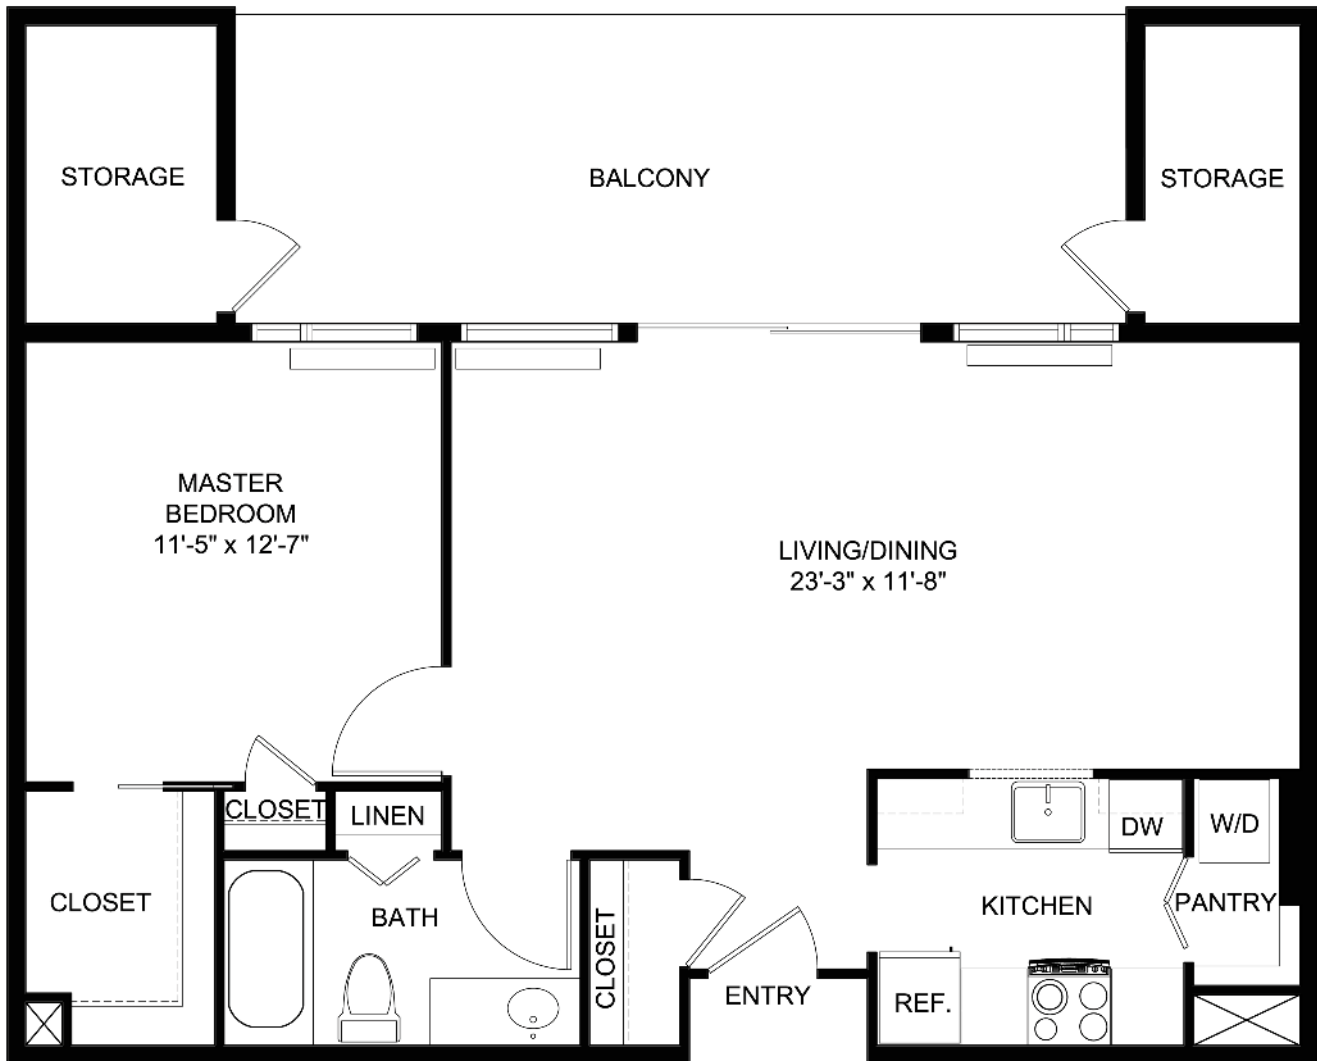

# Birch

1 Bedroom, 1 Bath  
826 Square Feet