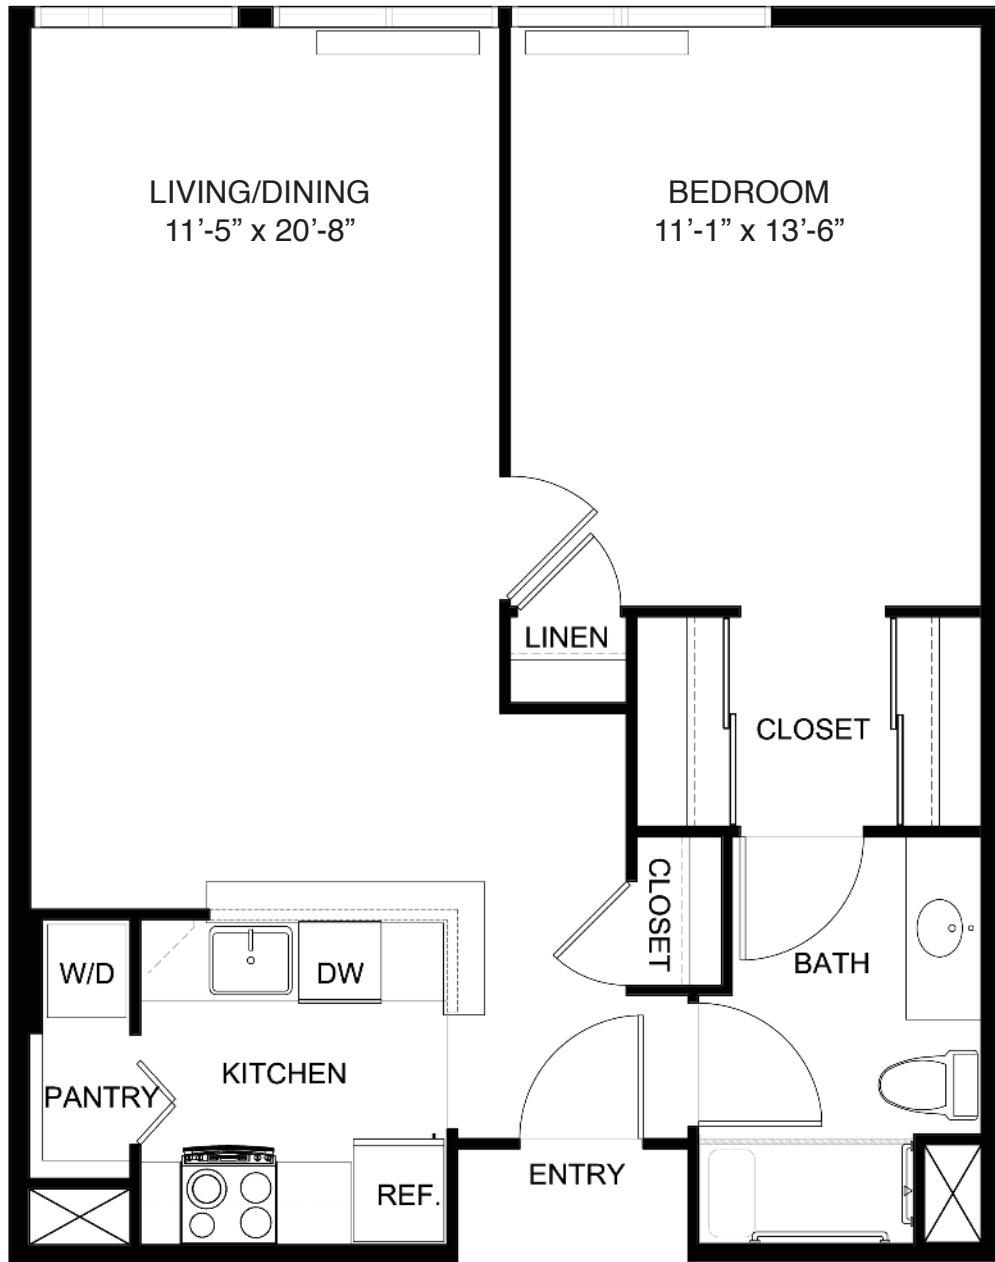

Evergreen

1 Bedroom, 1 Bath
700 Square Feet