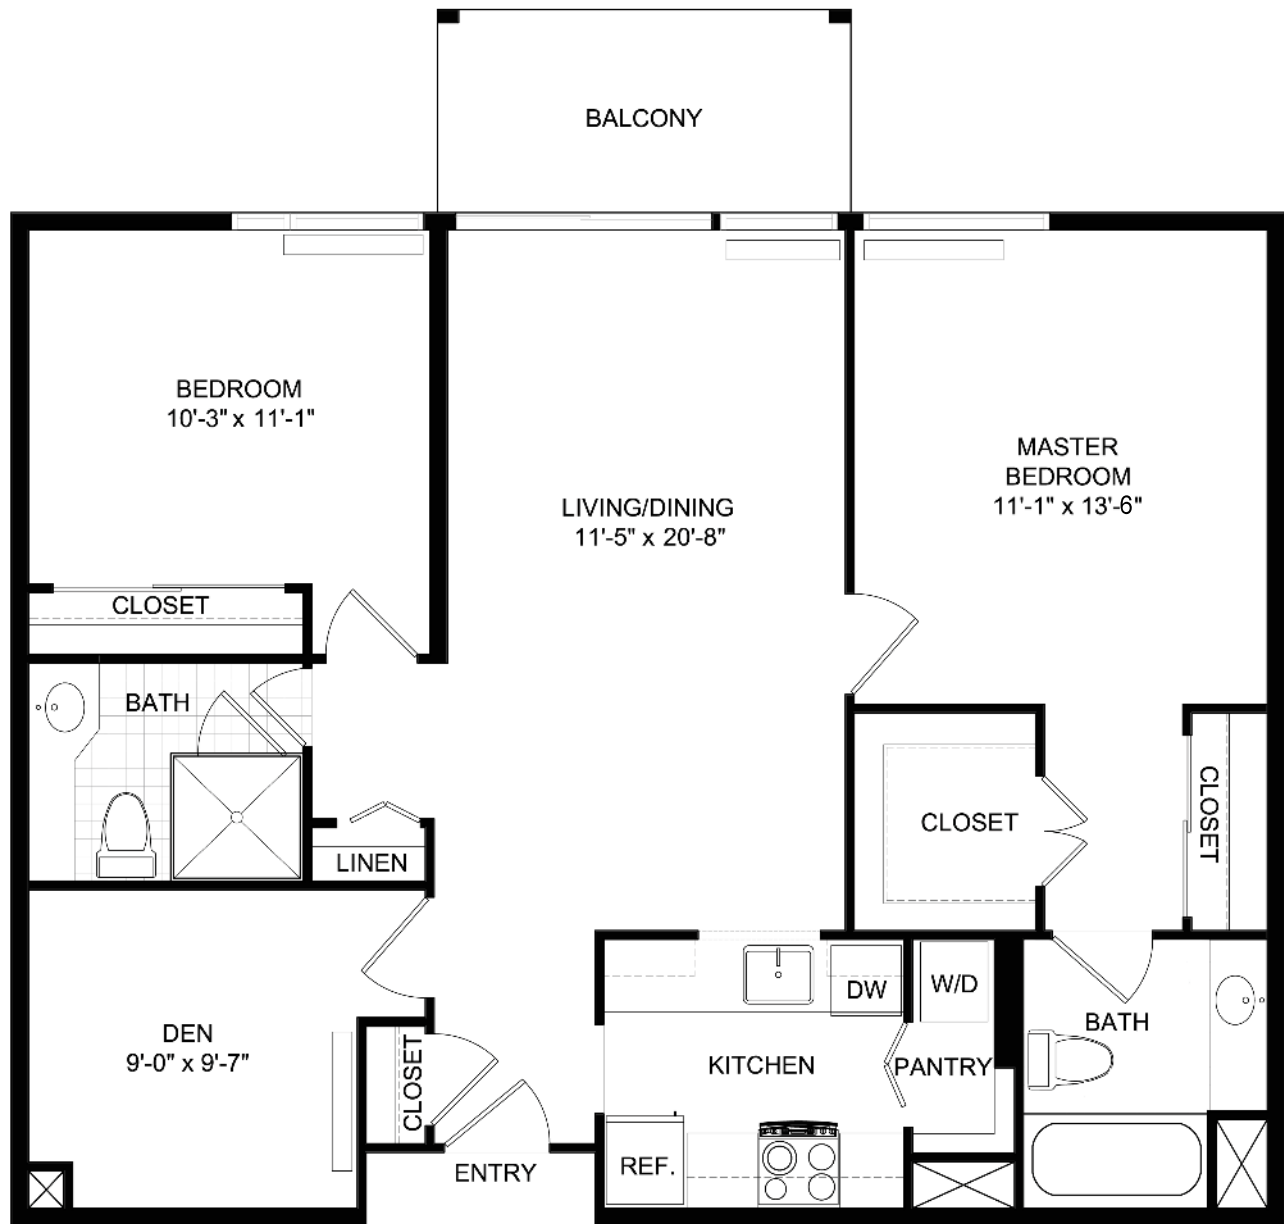

# Laurel

2 Bedrooms, 2 Baths  
1,060 Square Feet