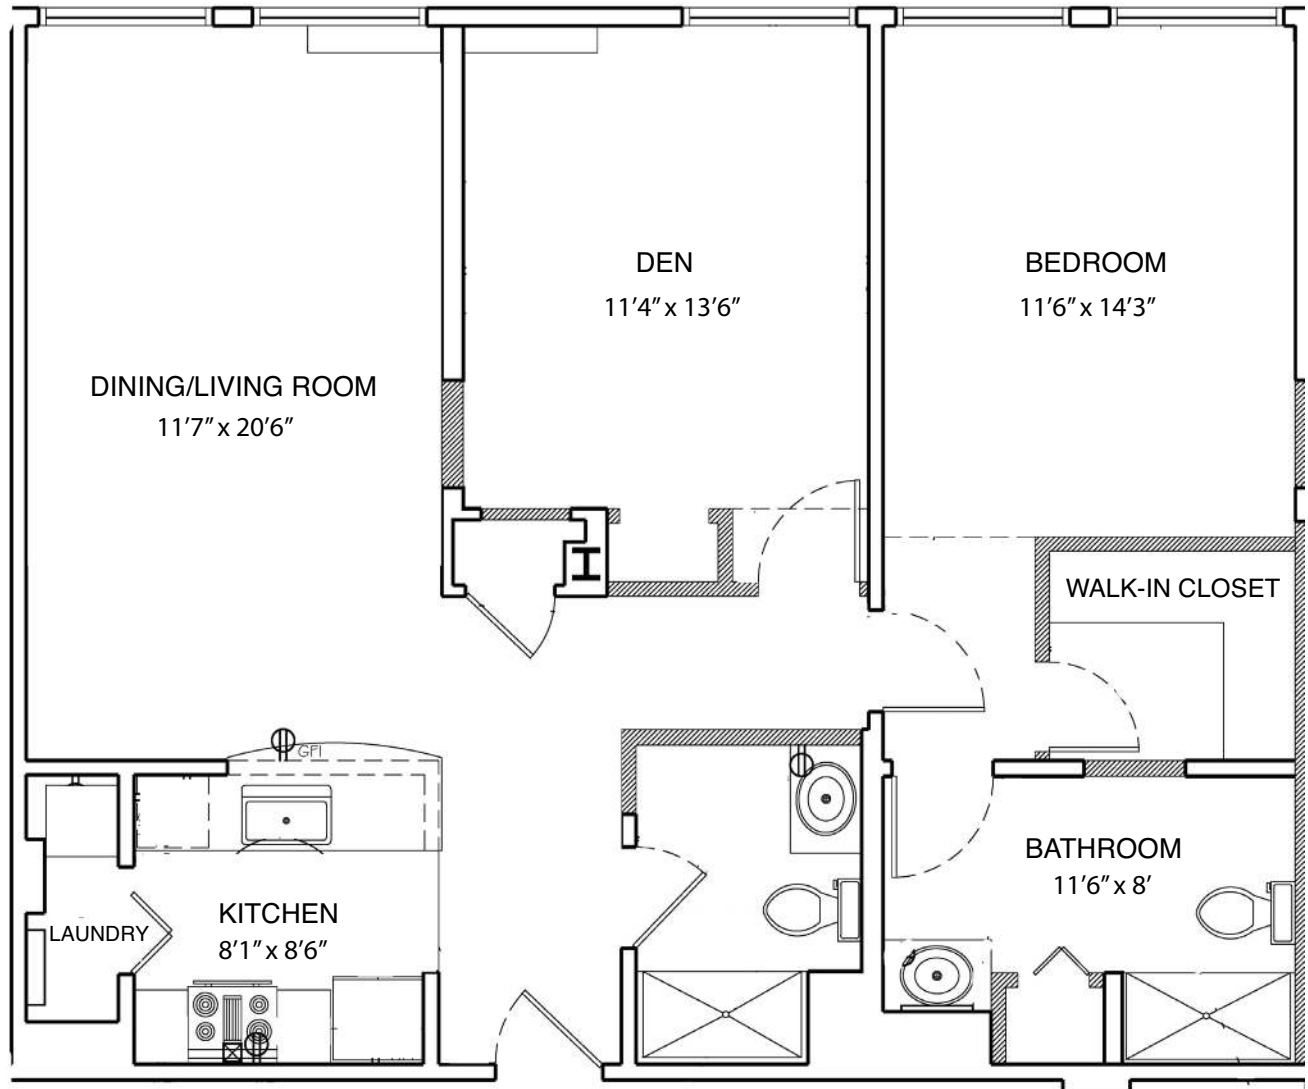

# Magnolia

1 Bedroom with Den, 2 Baths  
1,016 Square Feet