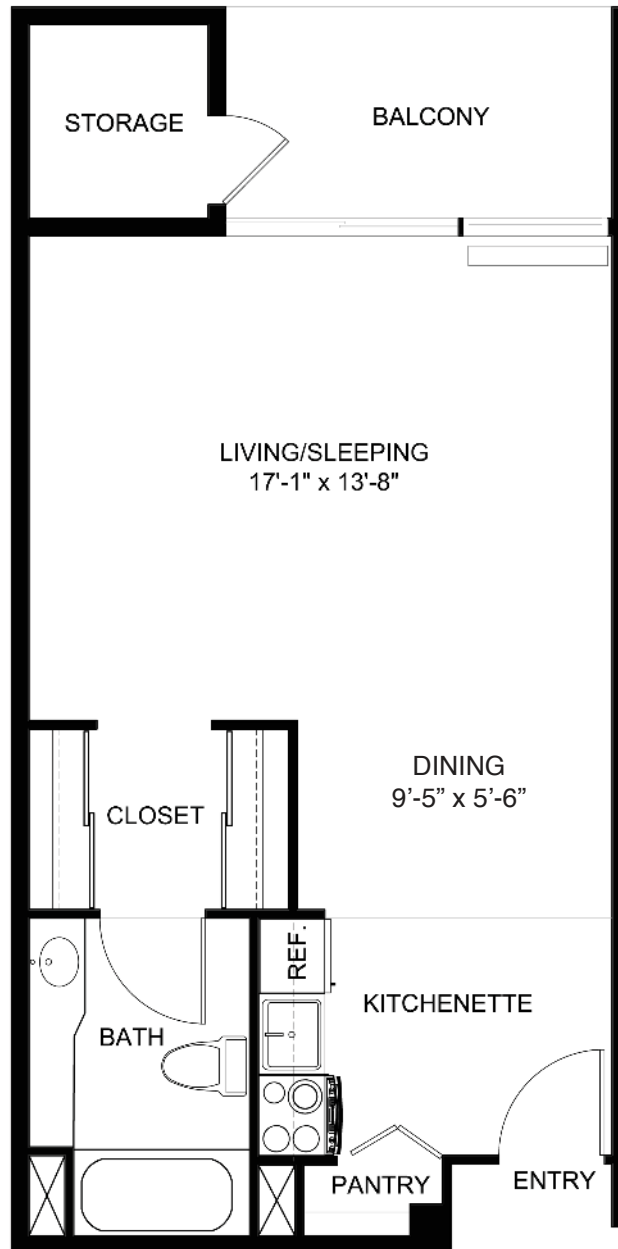

Pine

Studio
530 Square Feet