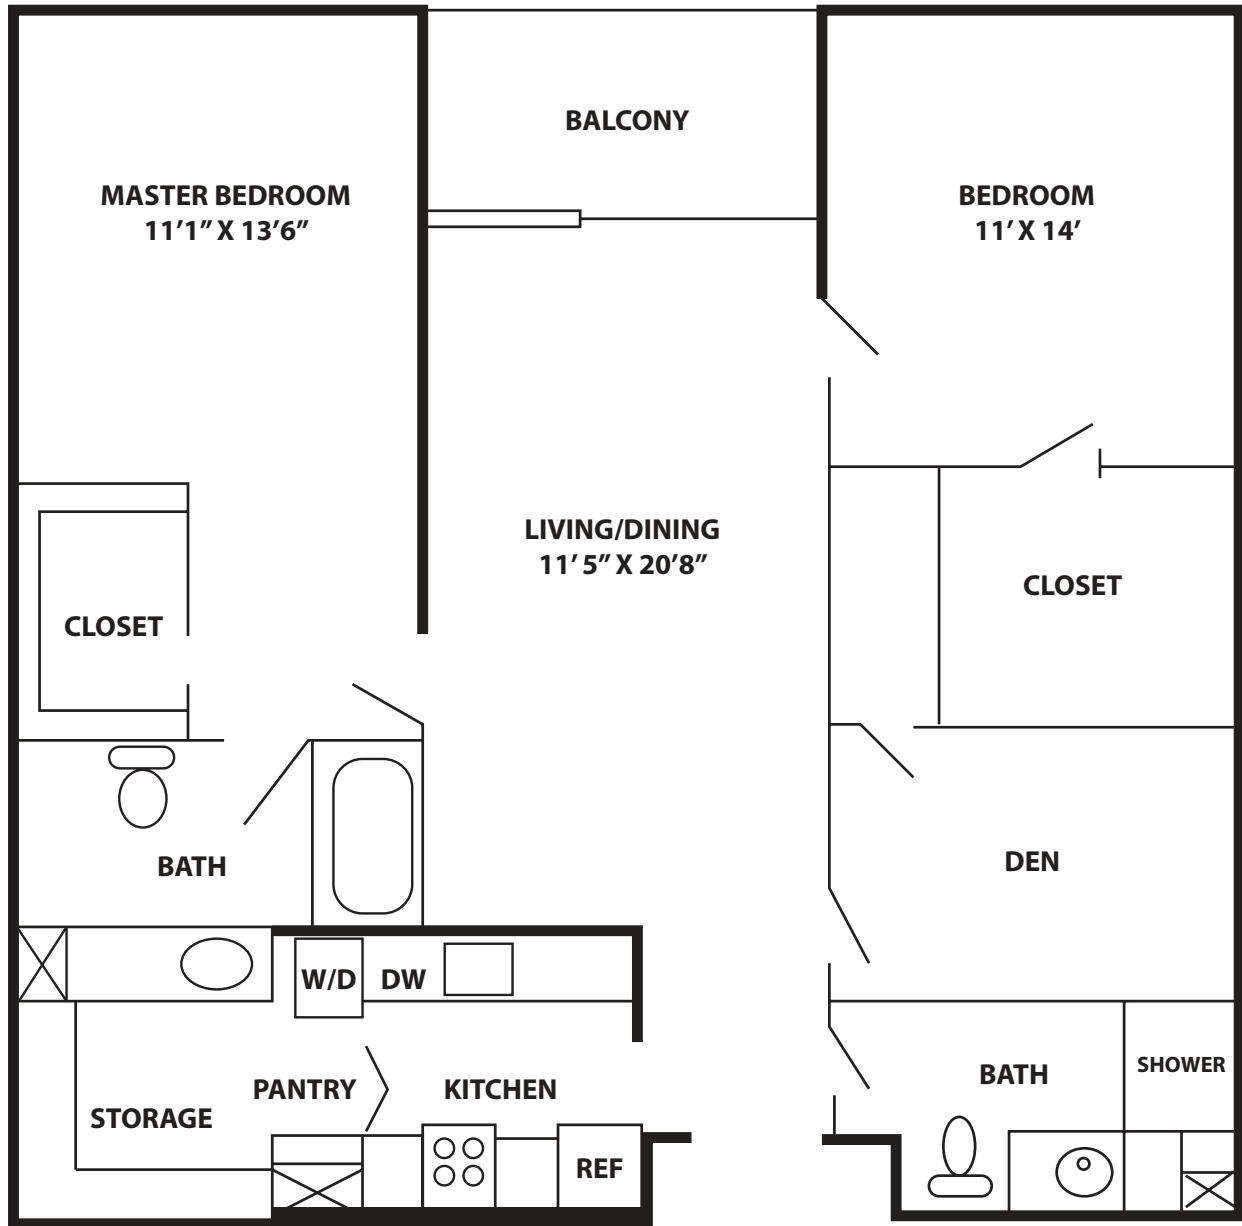

Rosewood

2 Bedrooms, 2 Baths
1,200 Square Feet