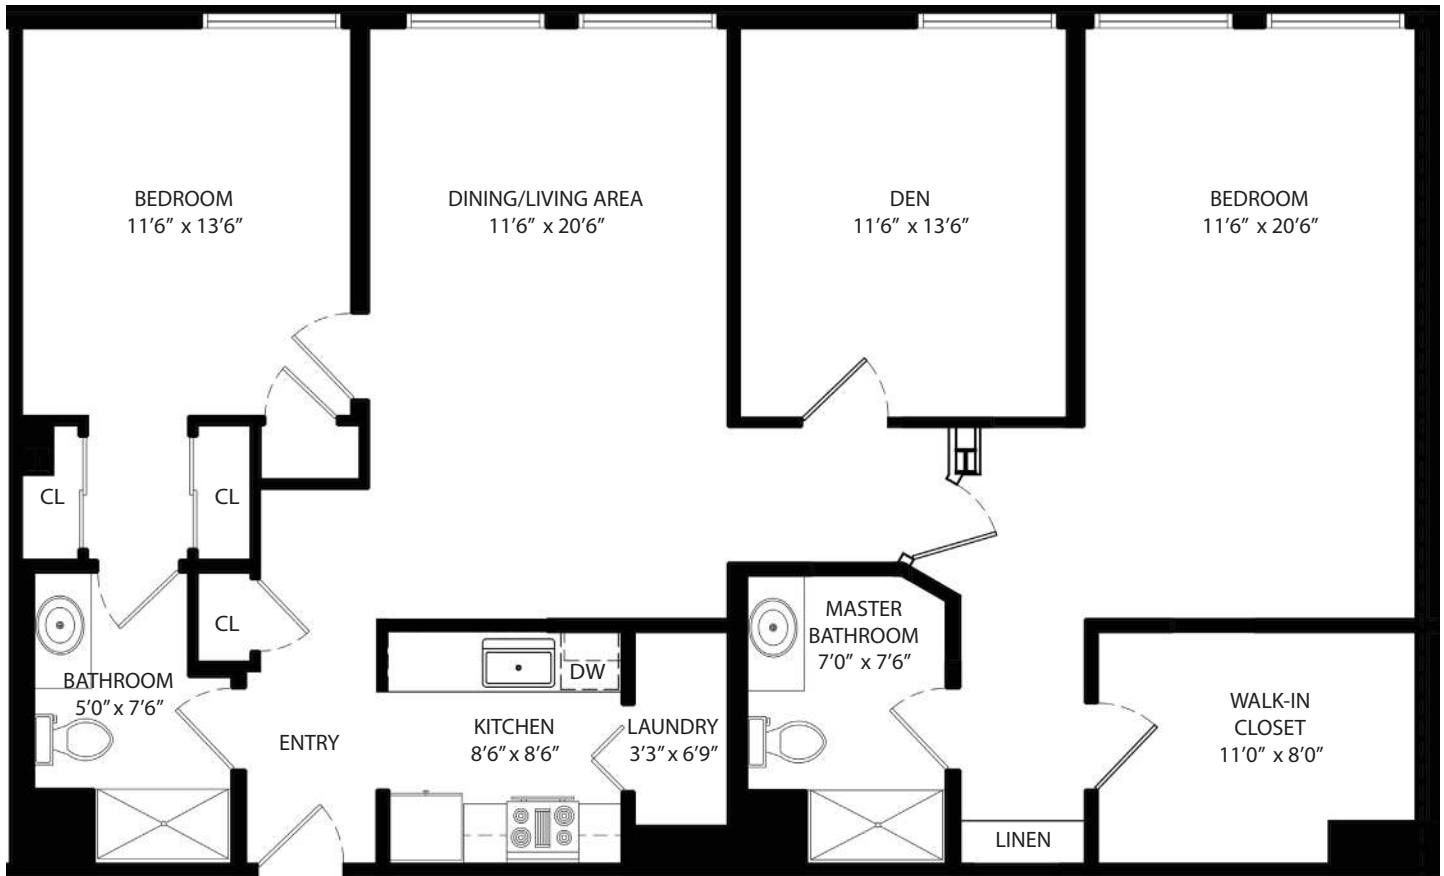

# Rowan

2 Bedrooms with Den, 2 Baths  
1,400 Square Feet