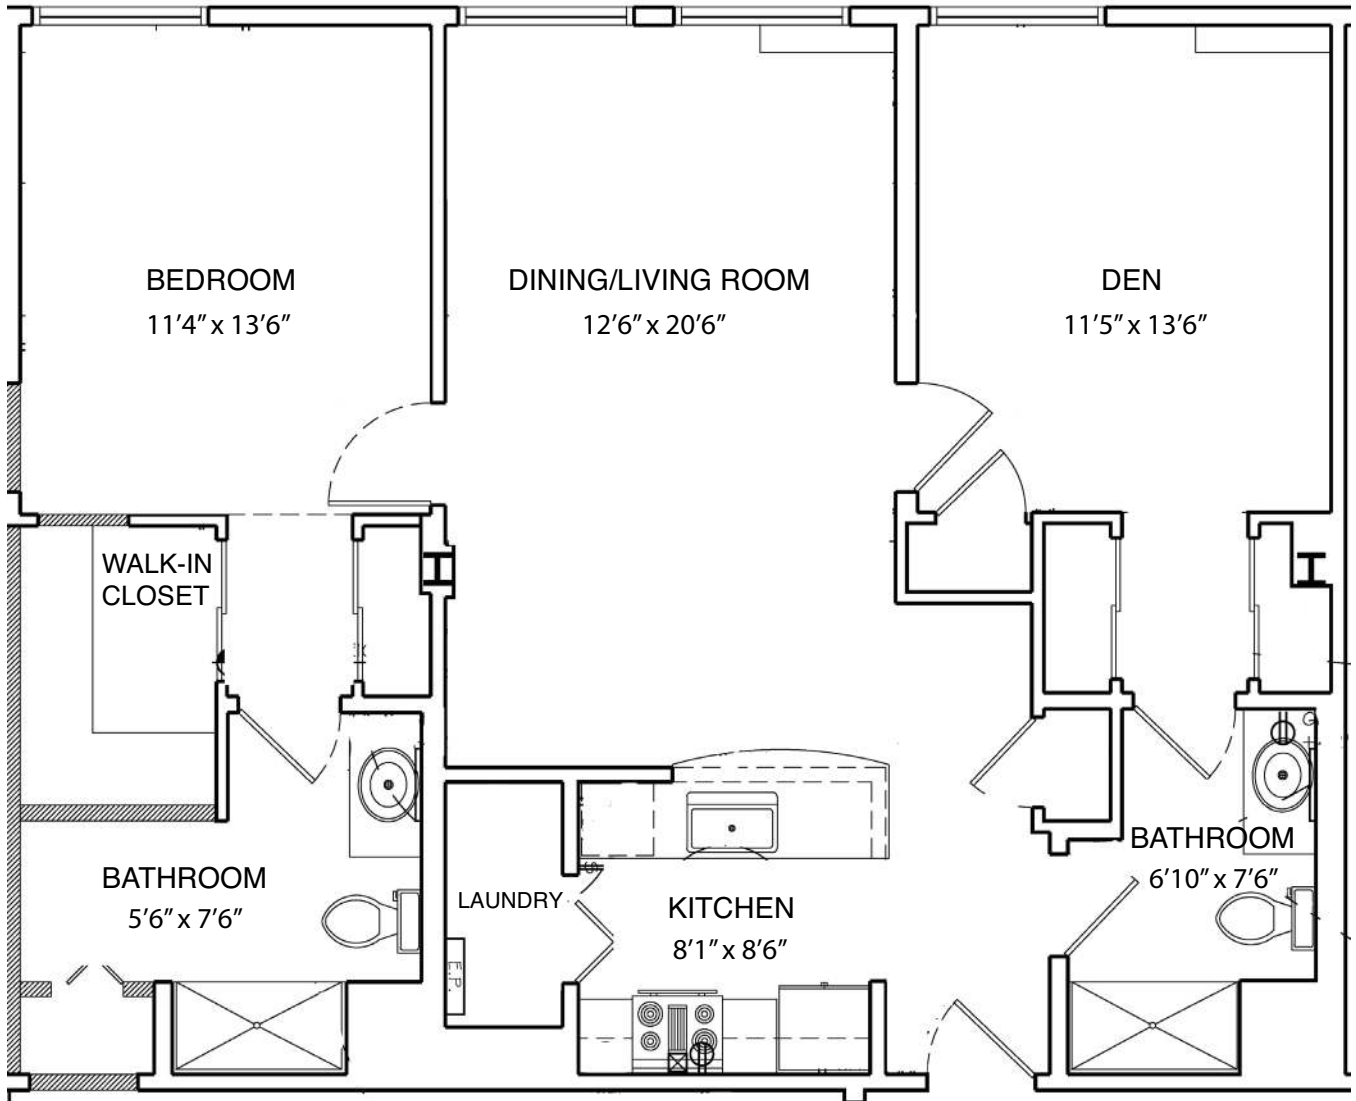

Sycamore

1 Bedroom with Den, 2 Baths
1,031 Square Feet