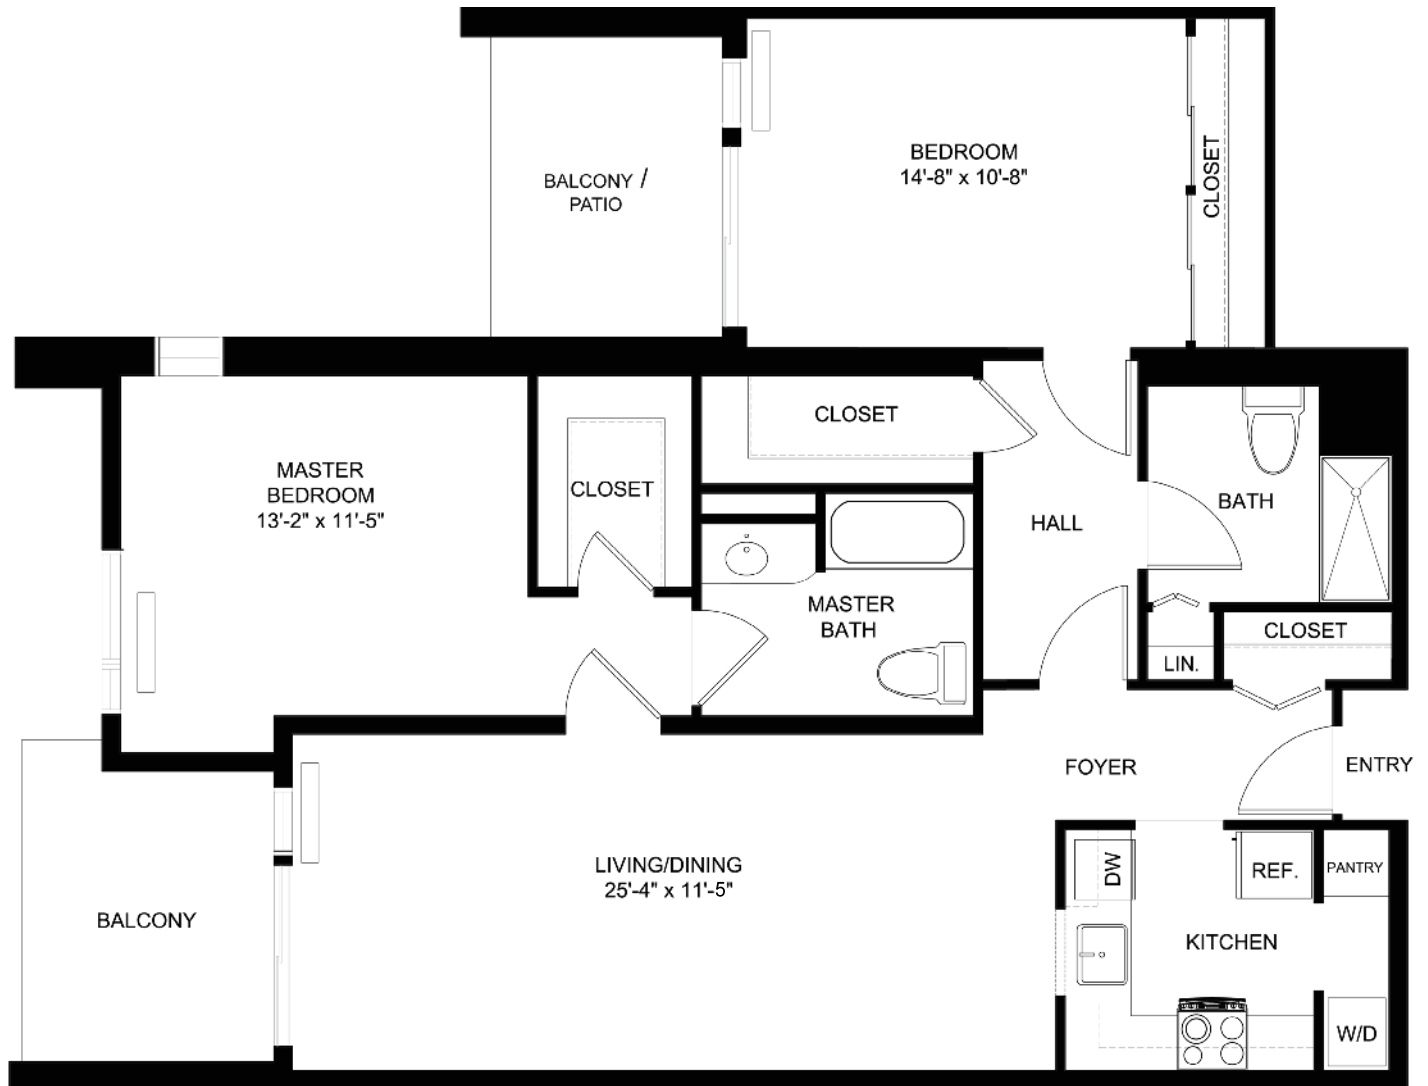

Tamarind

2 Bedrooms, 2 Baths

968 Square Feet