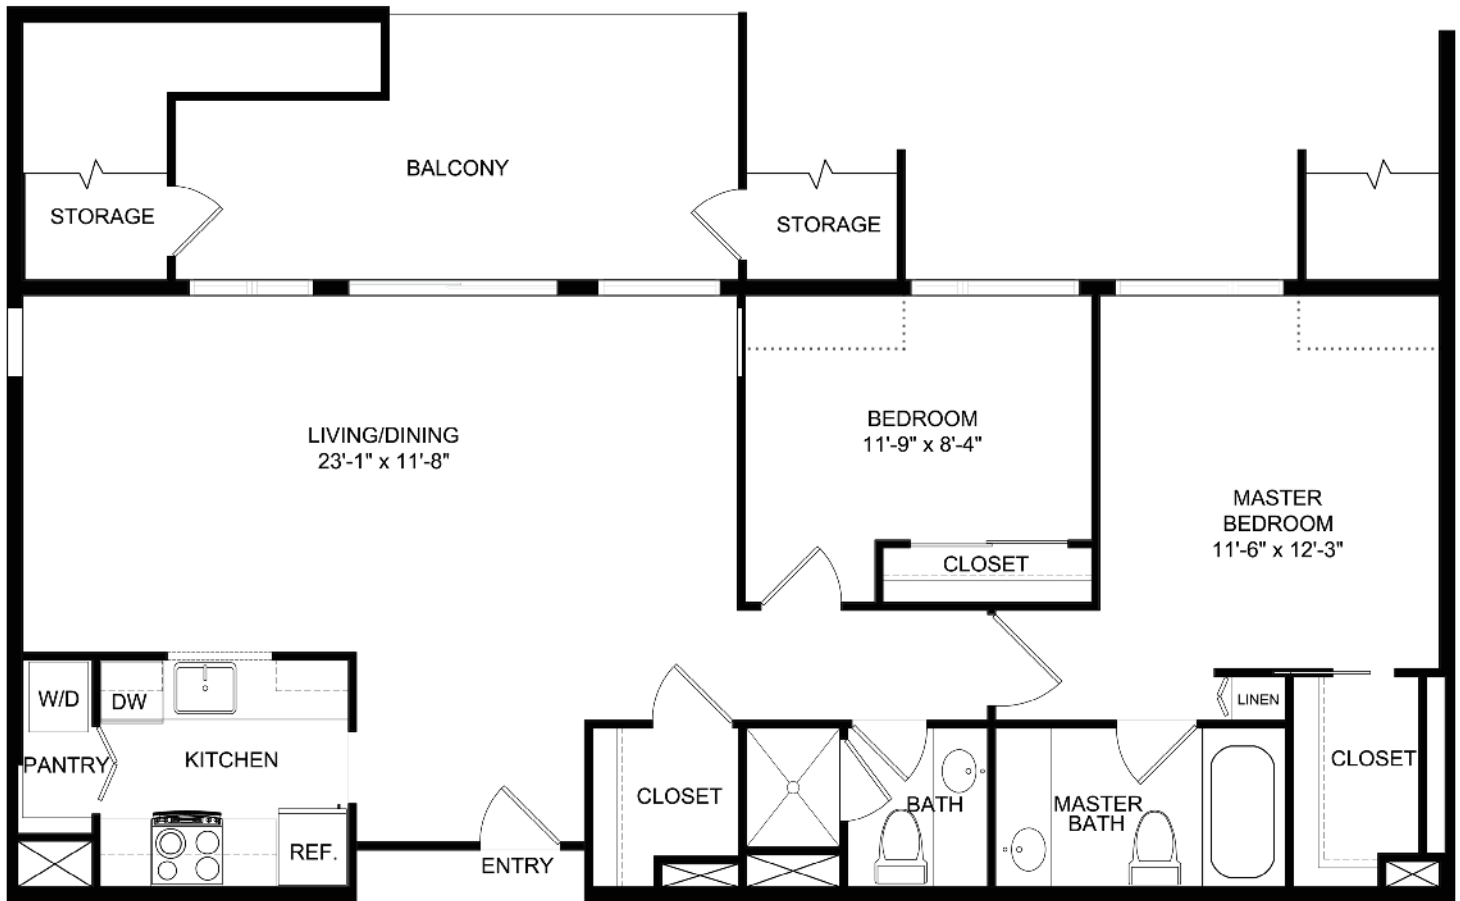

Tamarind Junior

2 Bedrooms, 2 Baths
916 Square Feet