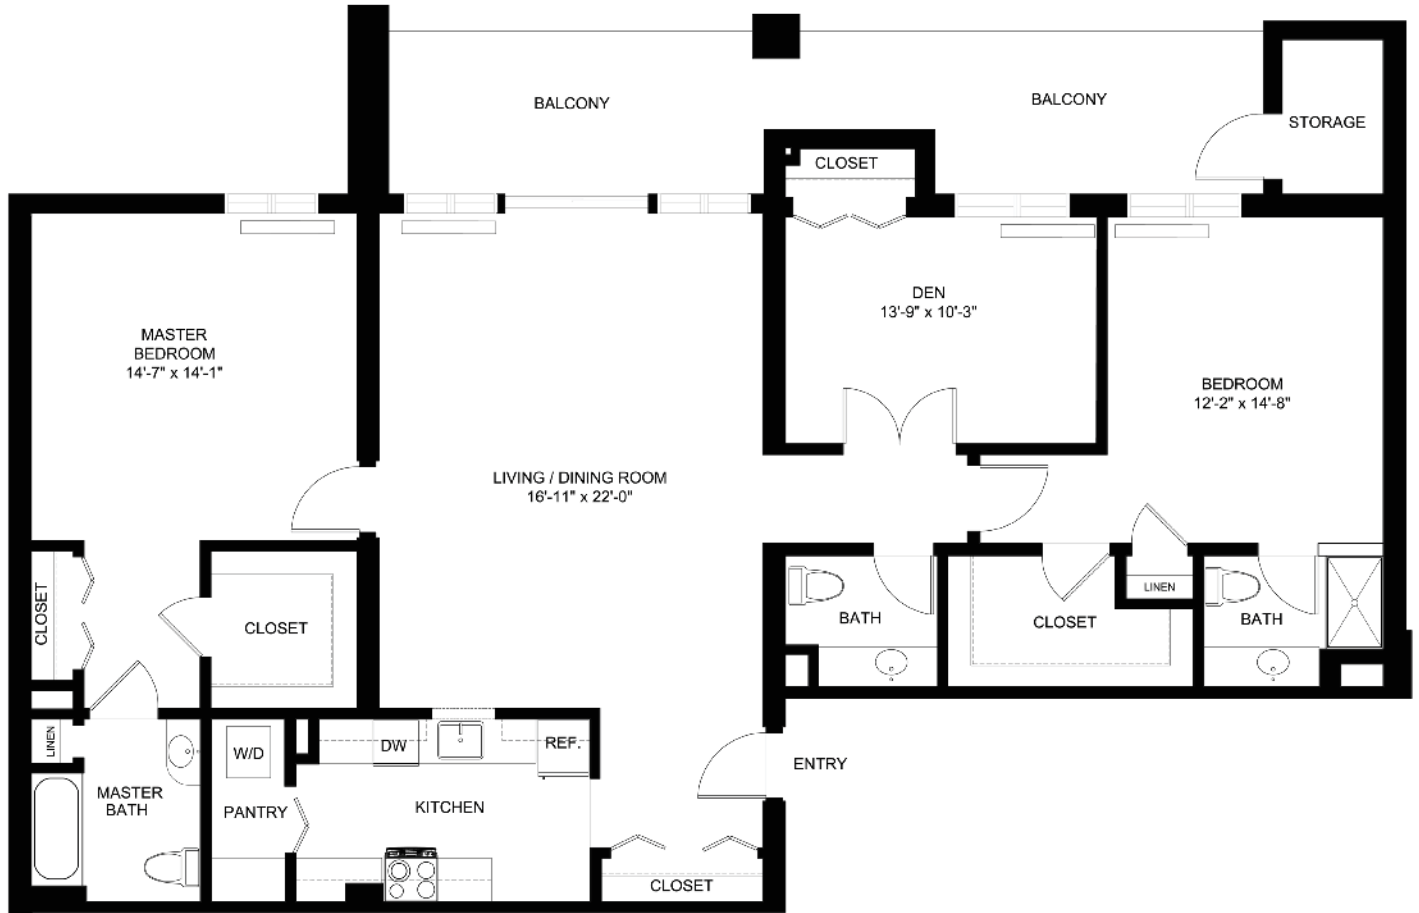

Yellowwood

2 Bedrooms, 2.5 Baths
1,597 Square Feet