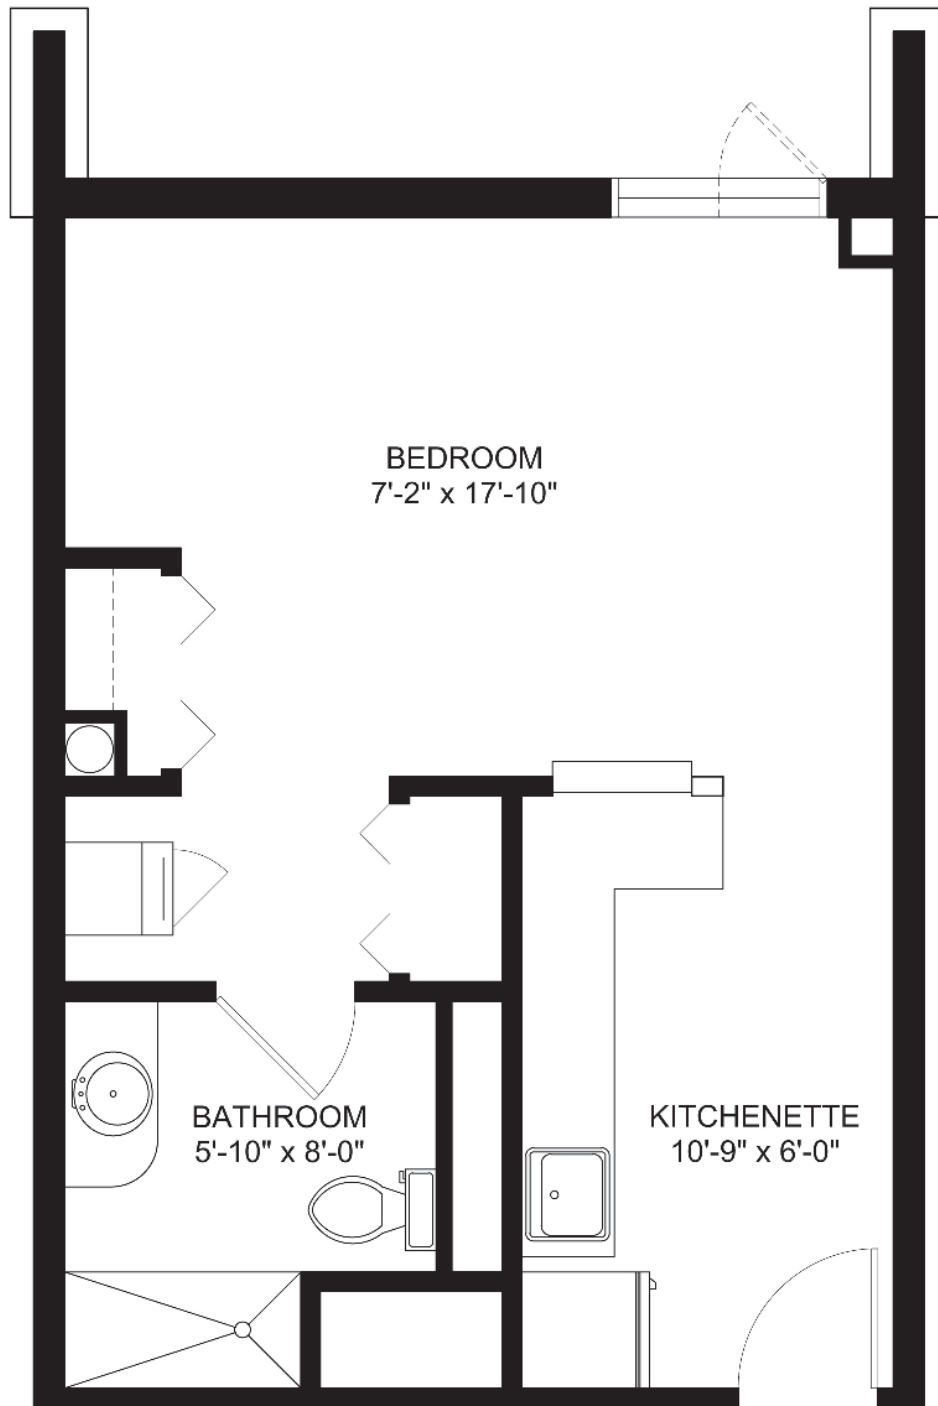

Assisted Living

198 Square Feet