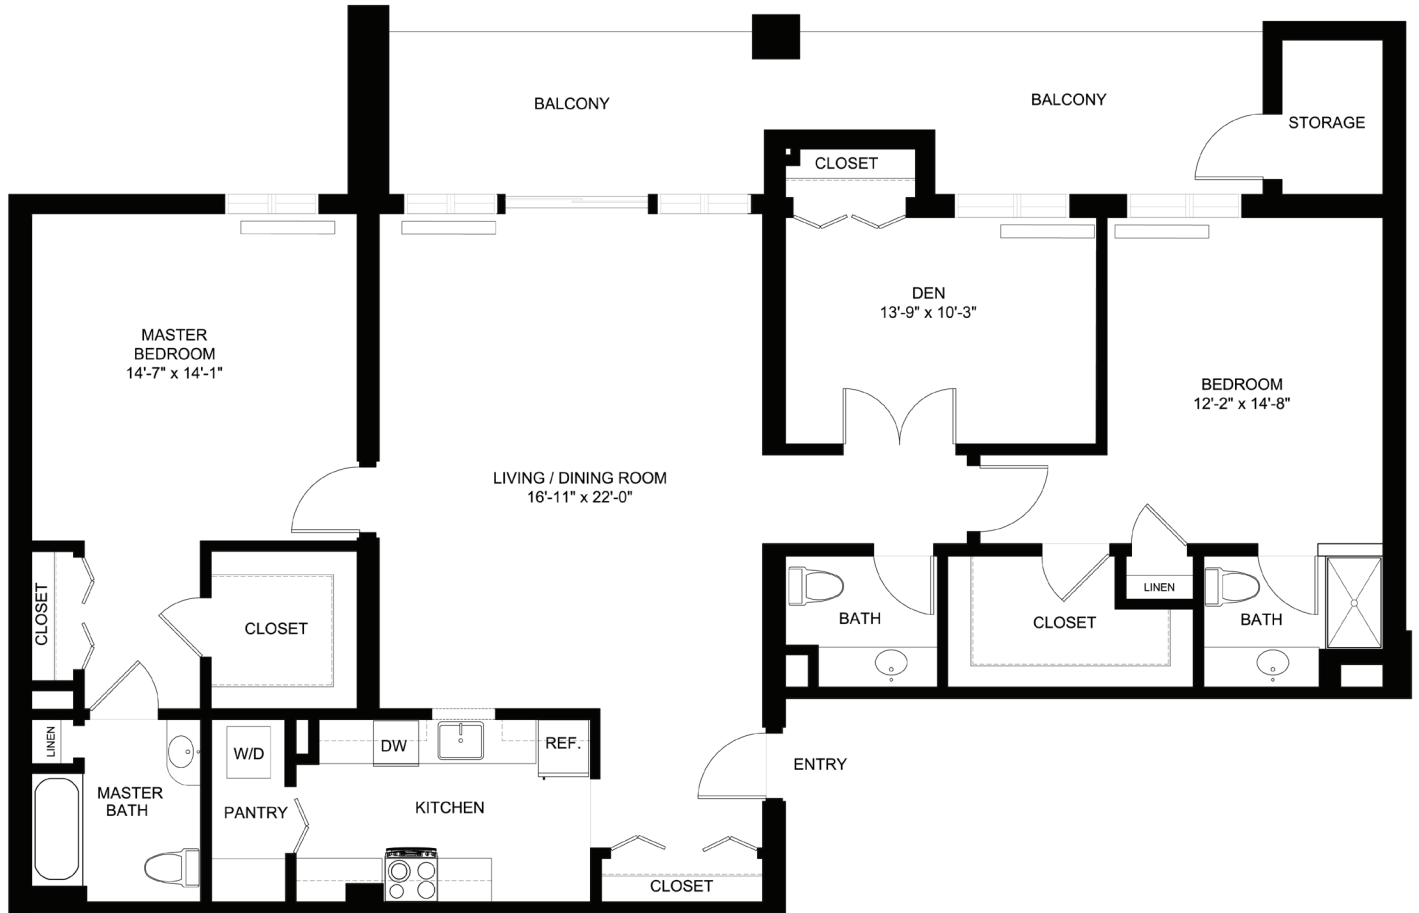

Yellowwood

2 Bedrooms, 2.5 Baths
1,597 Square Feet