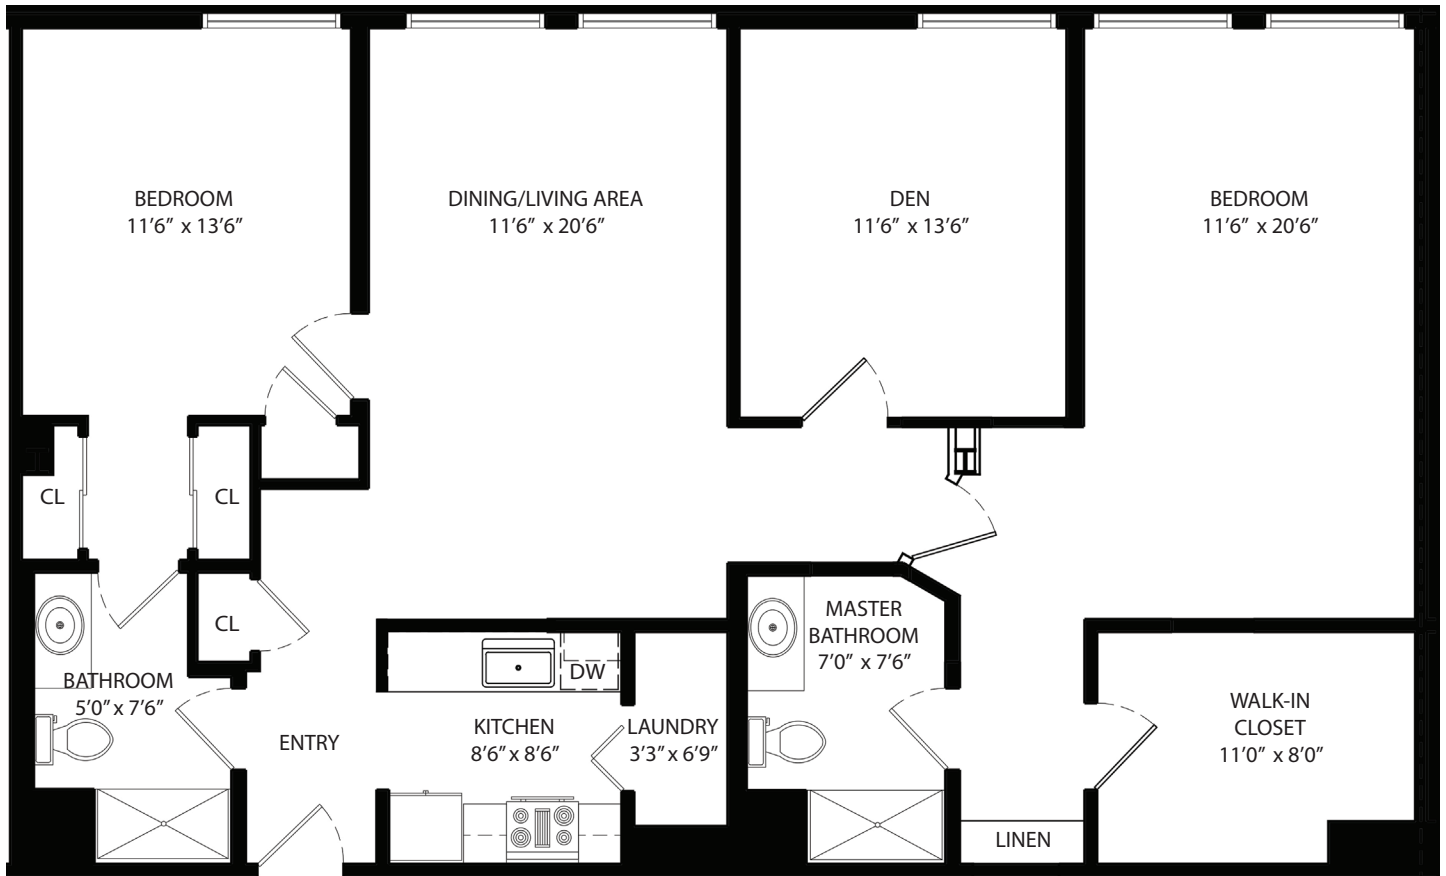

# Rowan

2 Bedrooms with Den, 2 Baths  
1,400 Square Feet