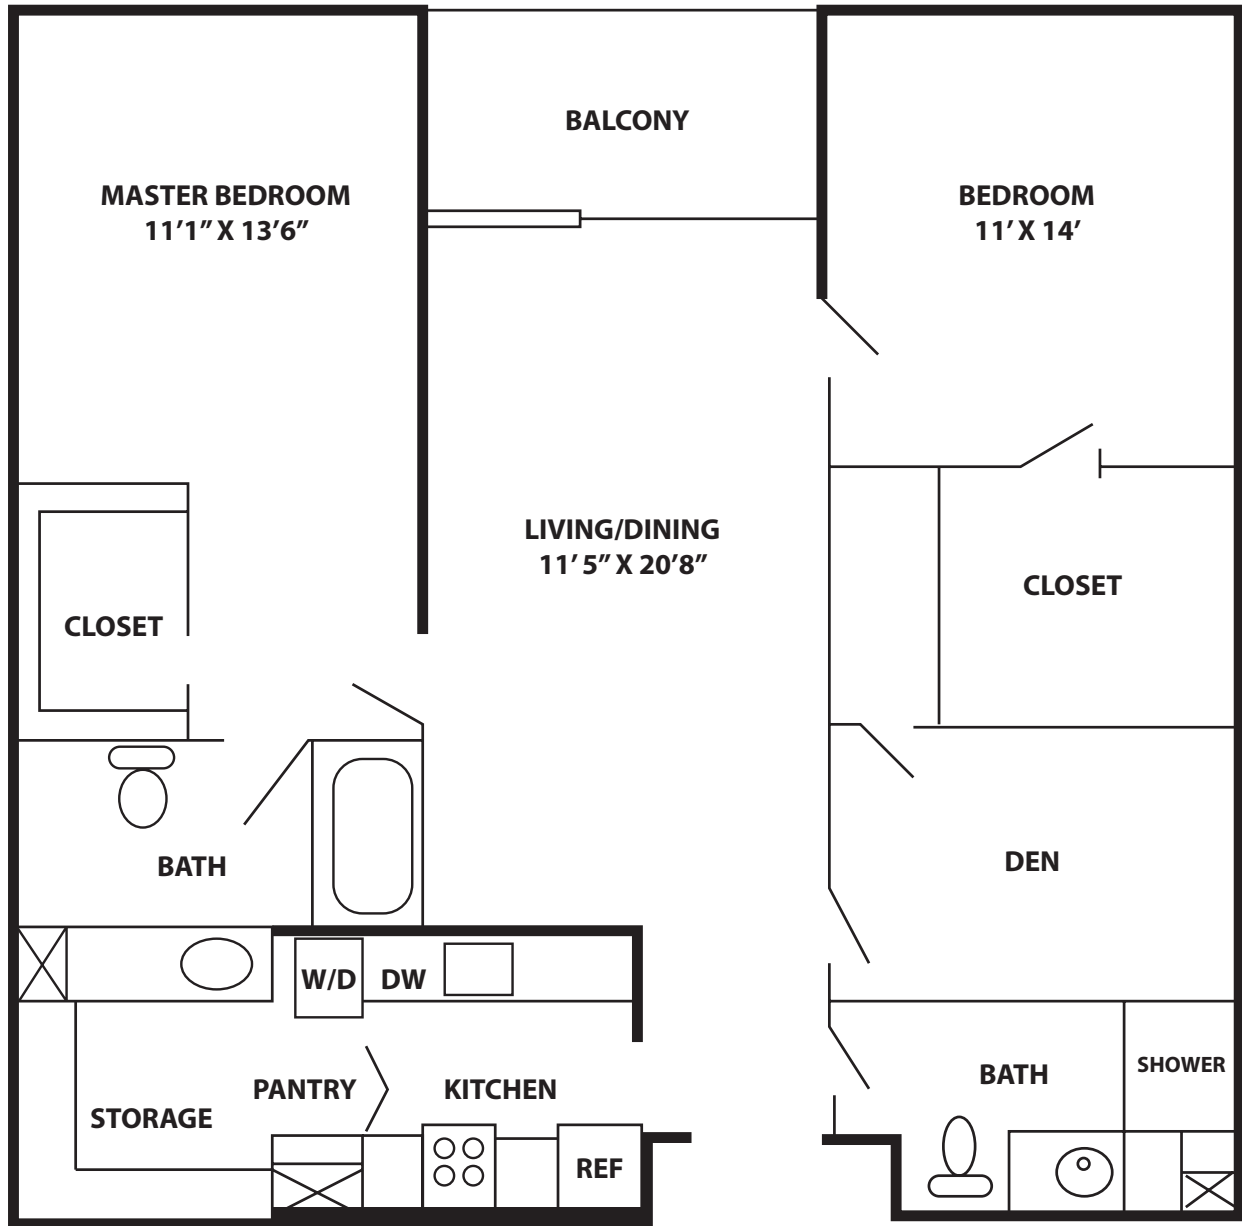

Rosewood

2 Bedrooms, 2 Baths
1,200 Square Feet