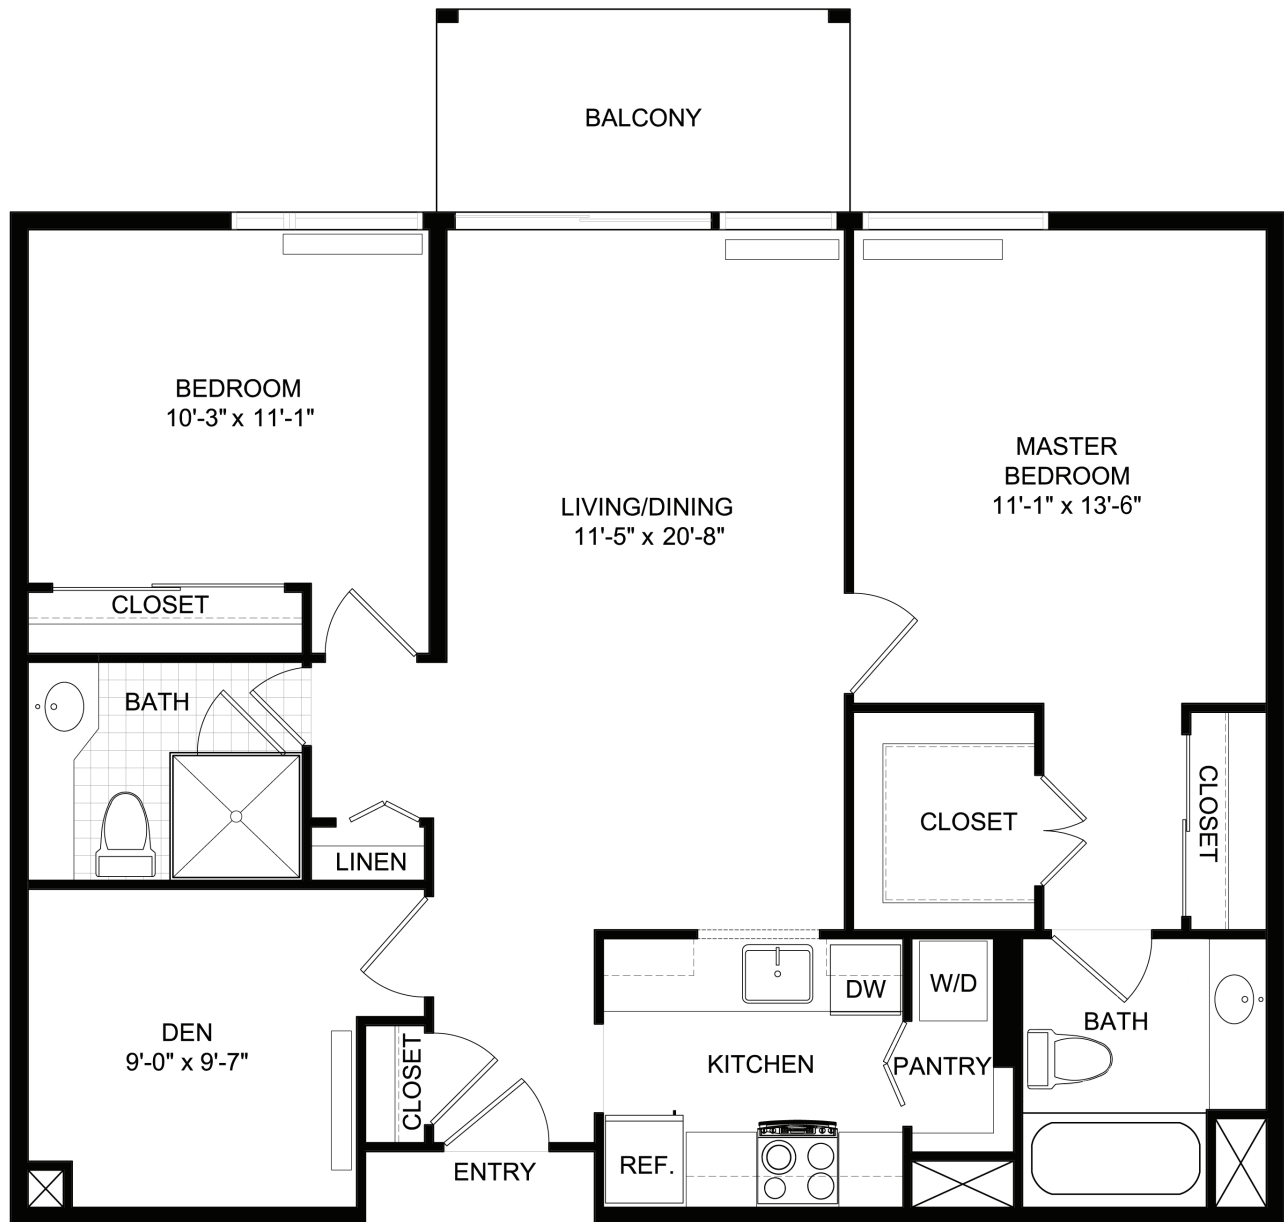

Laurel

2 Bedrooms, 2 Baths
1,060 Square Feet