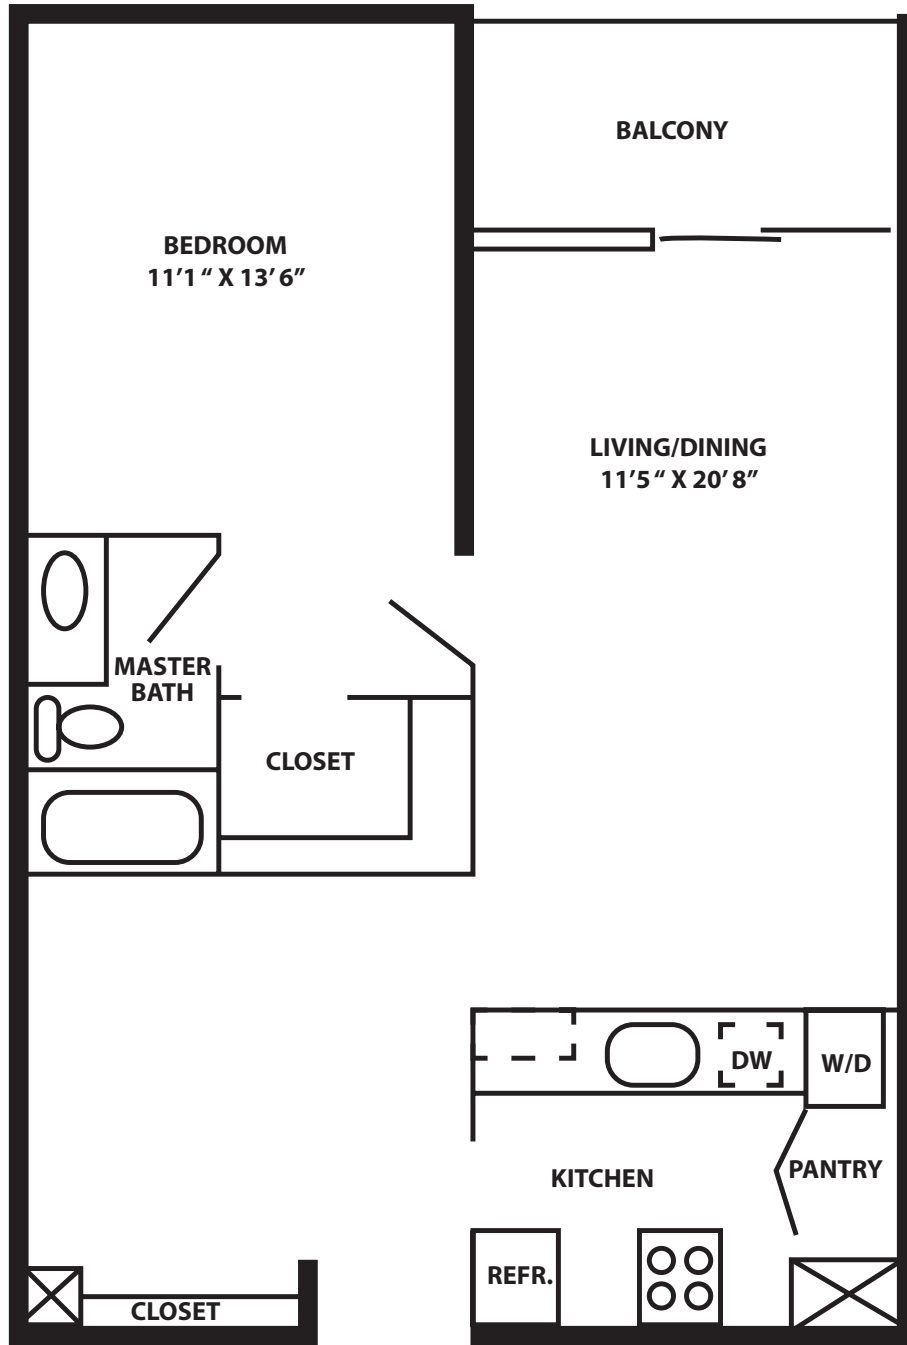

Hawthorne

1 Bedroom, 1 Bath
720 Square Feet