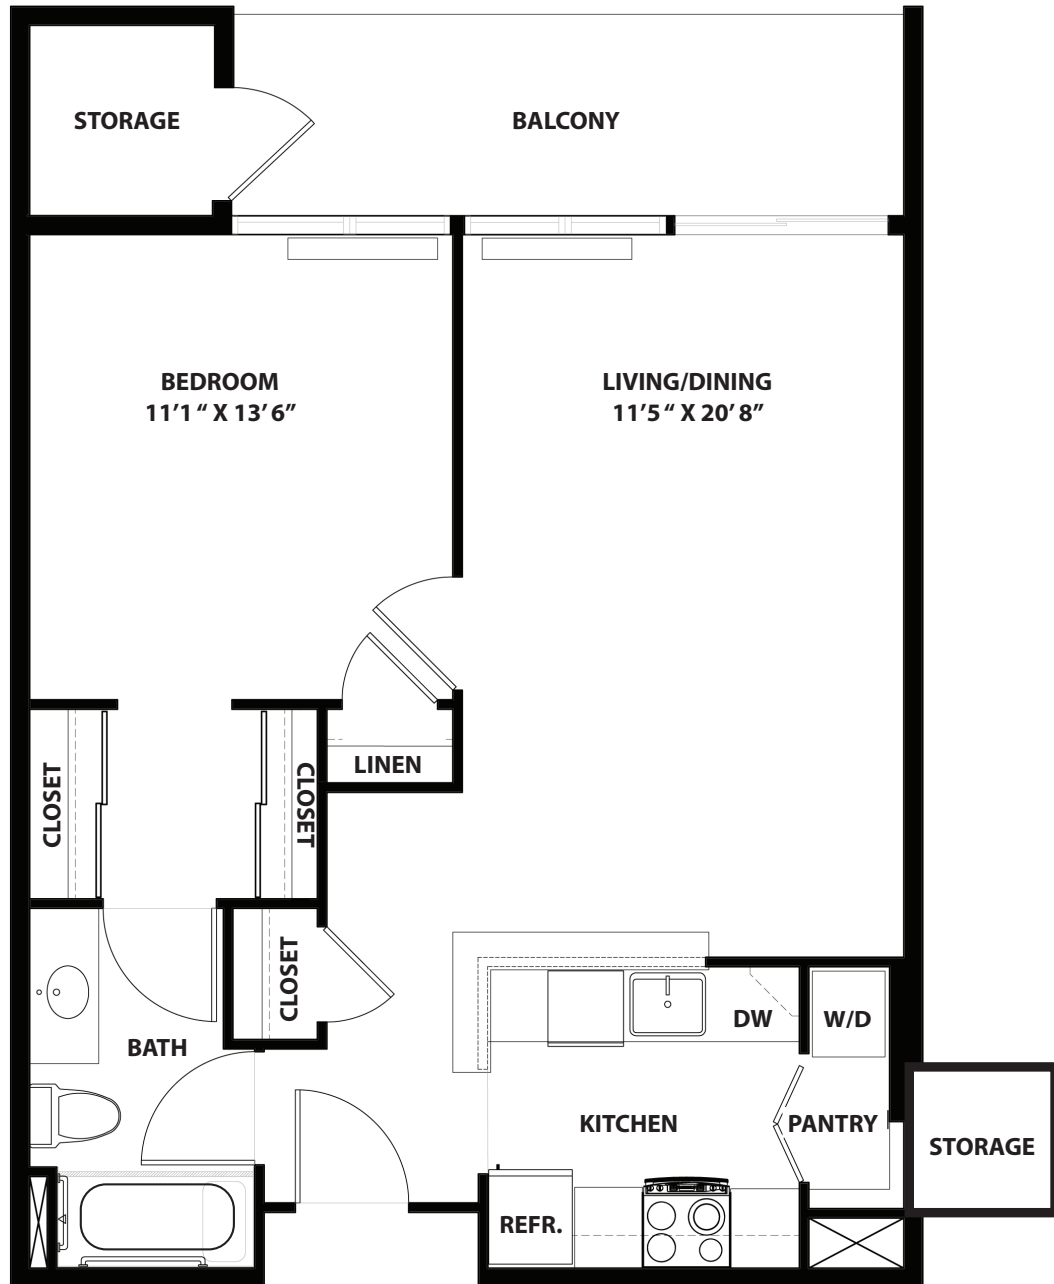

Cherry

1 Bedroom, 1 Bath
720 Square Feet