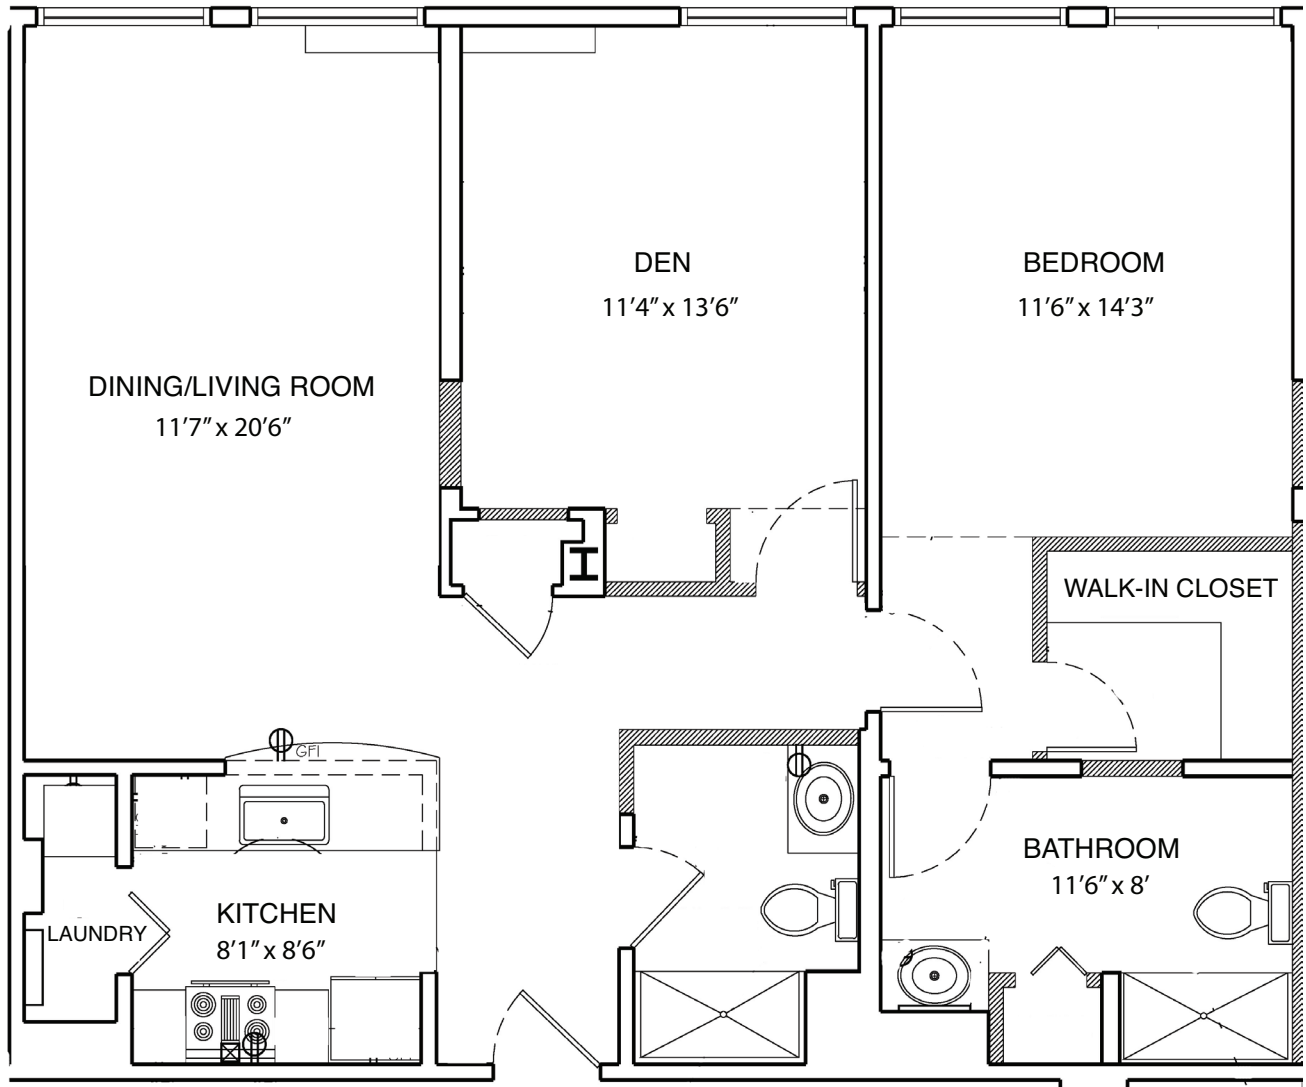

Magnolia

1 Bedroom with Den, 2 Baths
1,016 Square Feet