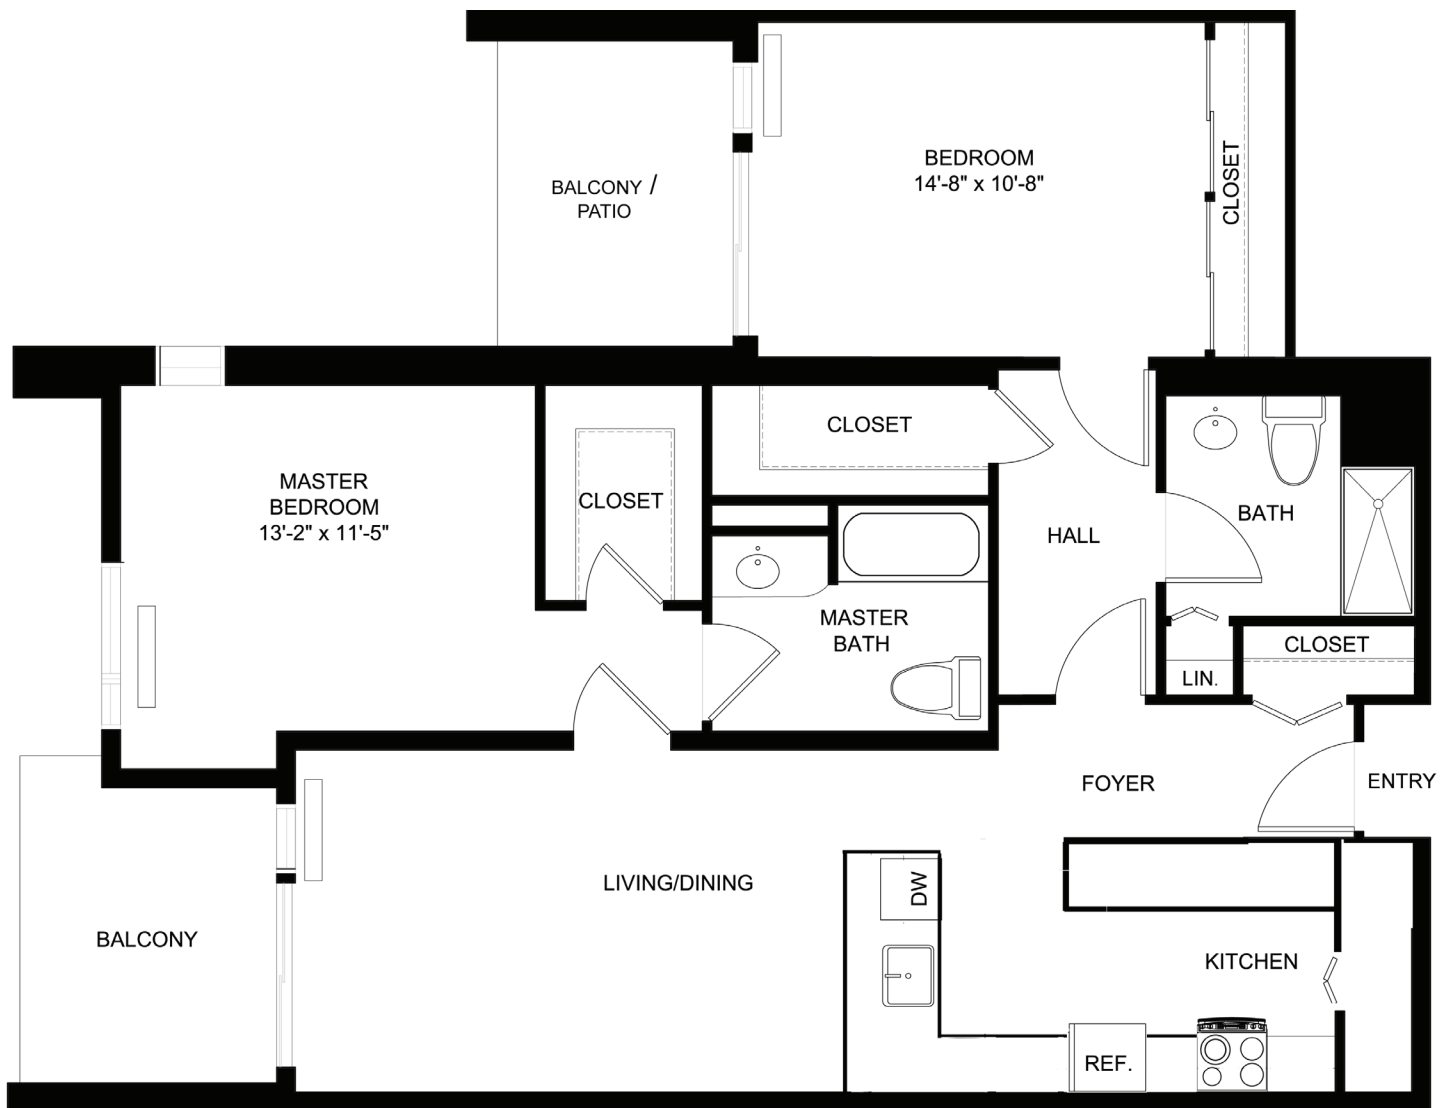

Tamarind

2 Bedrooms, 2 Baths

968 Square Feet