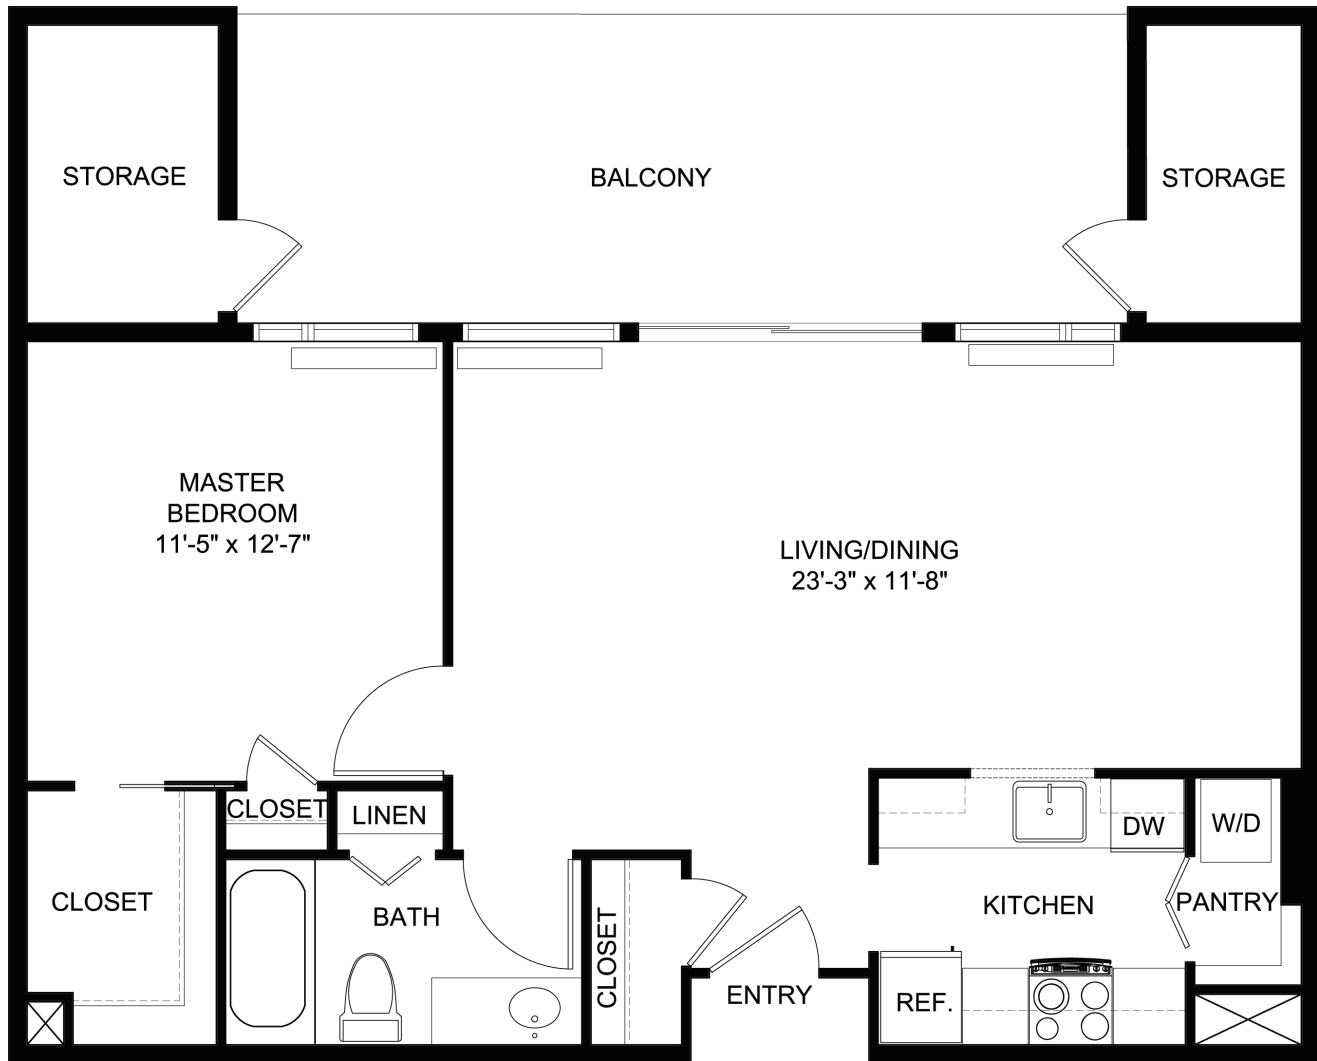

Birch

1 Bedroom, 1 Bath
826 Square Feet