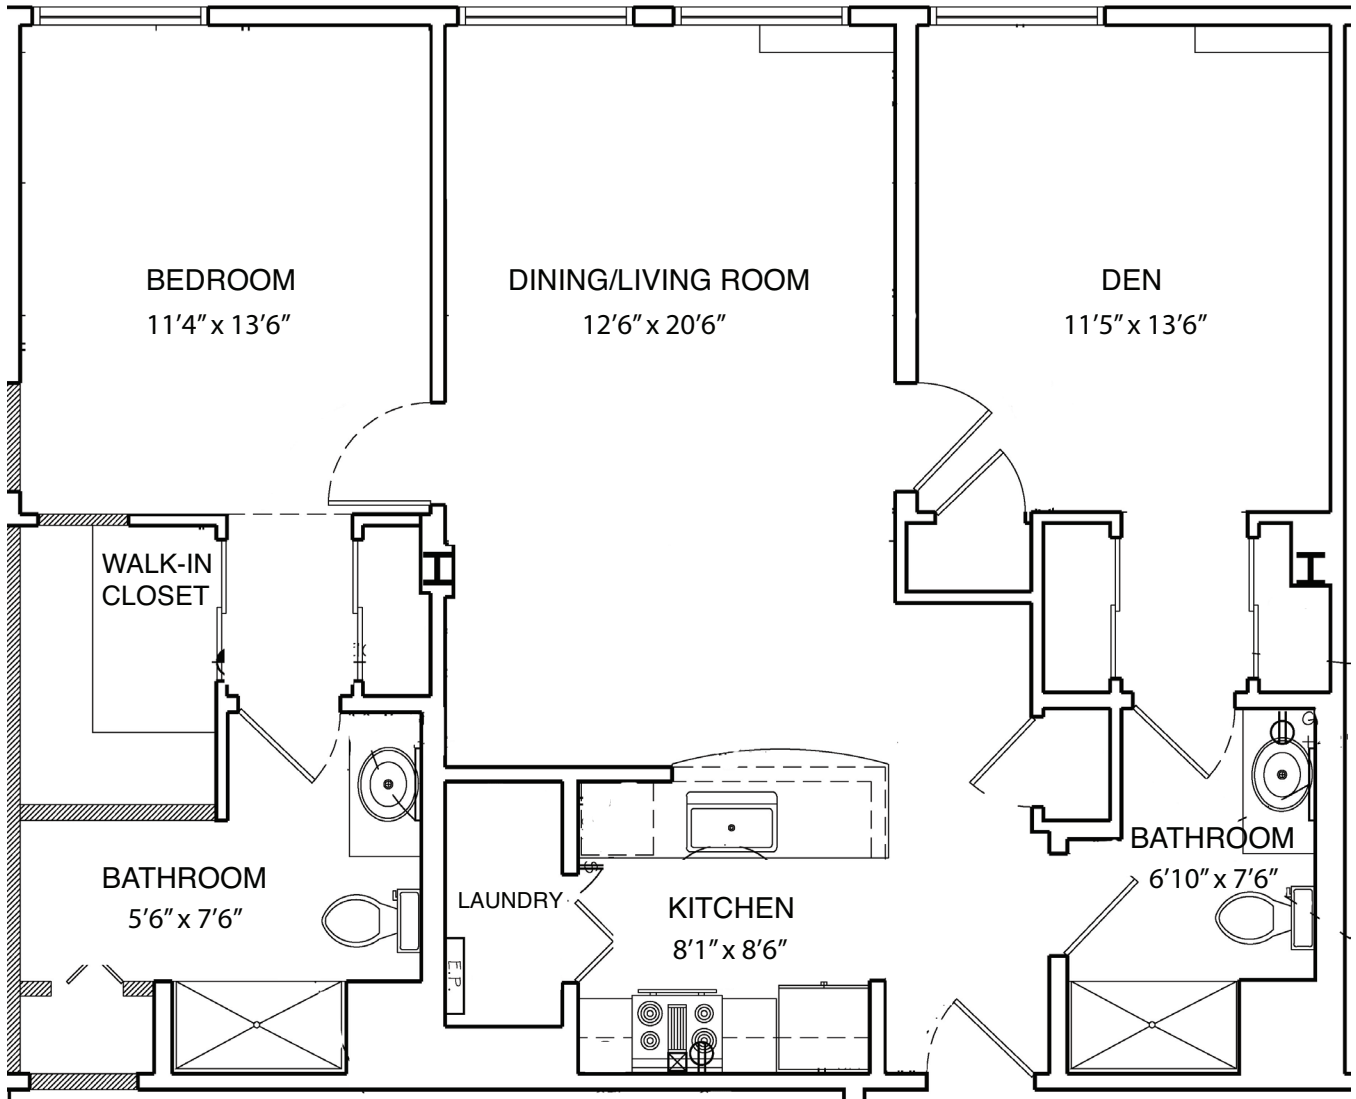

# Sycamore

1 Bedroom with Den, 2 Baths  
1,031 Square Feet