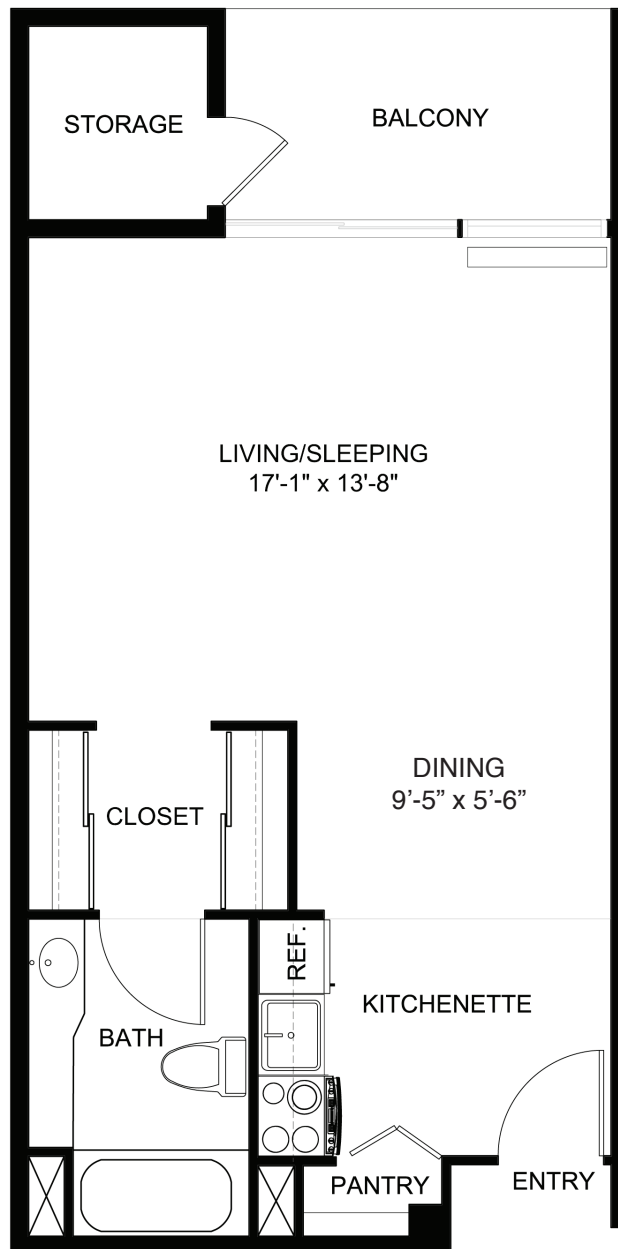

# Pine

Studio  
530 Square Feet